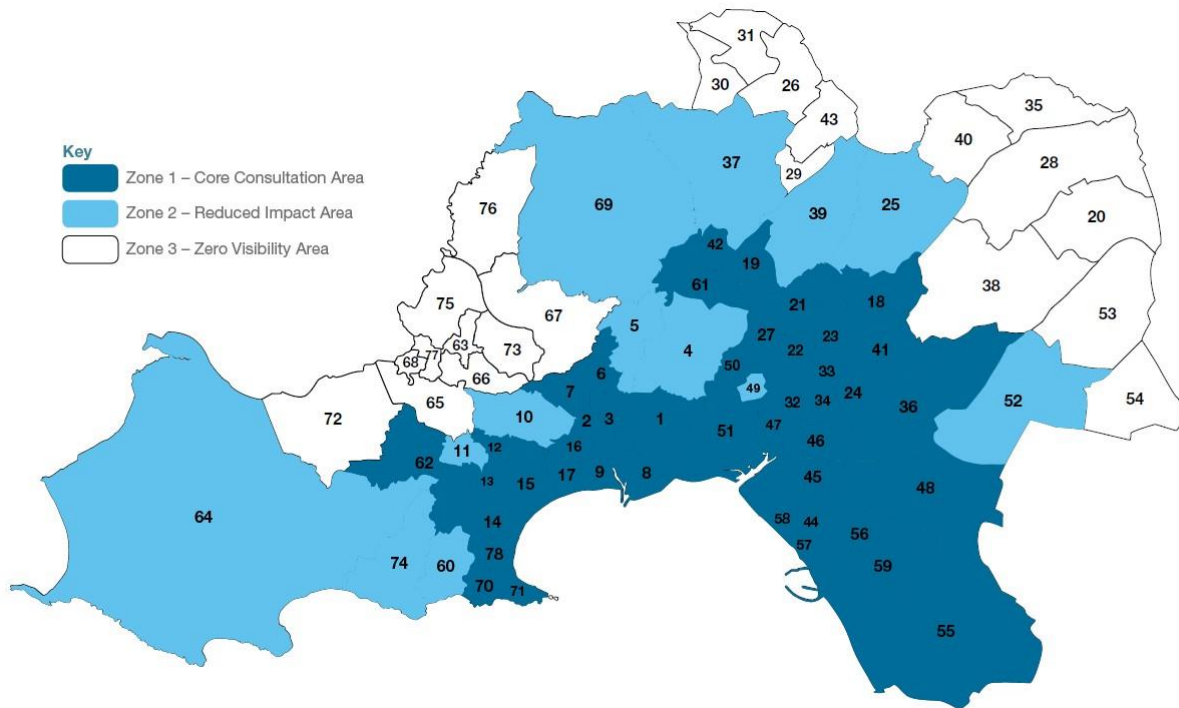

Appendix 6.8

Map of Zones for local community consultation (s47)

Consultation zones 1-3

Swansea East

- 1 Bonymaen
- 2 Cwmbwrla
- 3 Landore
- 4 Llansamlet
- 5 Morryston
- 6 Mynyddbach
- 7 Penderry
- 8 St Thomas

Swansea West

- 9 Castle
- 10 Cockett
- 11 Dunvant
- 12 Killay North
- 13 Killay South
- 14 Mayals
- 15 Sketty
- 16 Townhill
- 17 Uplands

Neath

- 18 Aberdulais
- 19 Allit-wen
- 20 Blaengwrach
- 21 Bryn-côch North
- 22 Bryn-côch South
- 23 Cadoxton
- 24 Cimla
- 25 Crynant
- 26 Cwmllynfell
- 27 Dyffryn
- 28 Glynneath
- 29 Godre'r Graig
- 30 Gwaun-Cae-Gurwen
- 31 Lower Brynamman

- 32 Neath East
- 33 Neath North
- 34 Neath South
- 35 Onllwyn
- 36 Pelenna
- 37 Pontardawe
- 38 Resolven
- 39 Rhos
- 40 Seven Sisters
- 41 Tonna
- 42 Trebanos
- 43 Ystalyfera

Aberavon

- 44 Aberavon
- 45 Baglan
- 46 Briton Ferry East
- 47 Briton Ferry West
- 48 Bryn & Cwmavon
- 49 Coedffranc Central
- 50 Coedffranc North
- 51 Coedffranc West
- 52 Cymmer
- 53 Glynccorrwg
- 54 Gwynfi
- 55 Margam
- 56 Port Talbot
- 57 Sandfields East
- 58 Sandfields West
- 59 Tai-bach

Gower

- 60 Bishopston
- 61 Clydach
- 62 Fairwood
- 63 Gorseinon
- 64 Gower
- 65 Gowerton
- 66 Kingsbridge
- 67 Llangyfelach
- 68 Lower Loughor
- 69 Mawr
- 70 Newton
- 71 Oystermouth
- 72 Penclawdd
- 73 Penllergaer
- 74 Pennard
- 75 Penyrheol
- 76 Pontarddulais
- 77 Upper Loughor
- 78 West Cross